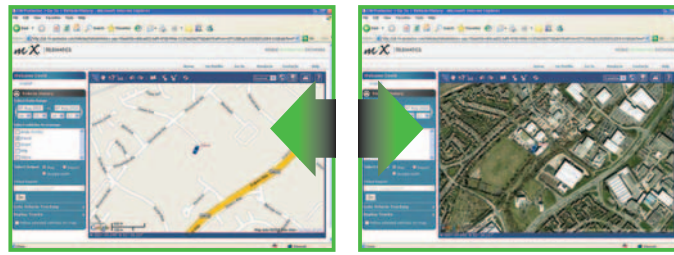

## Vehicle Movement Reports

Replay historical trips with our detailed online maps or download trip information and review all vehicle movements in report form. Reports can be exported to Excel, PDF, HTML, TIFF, CSV and XML formats.

**Track vehicles** using detailed street-level online maps or Google's satellite maps. Powerful map tools offer a variety of useful functions. Search for street addresses and places of interest such as ATMs, hospitals and restaurants. Mark routes, highlight areas, set geofences, generate print-friendly maps and more.