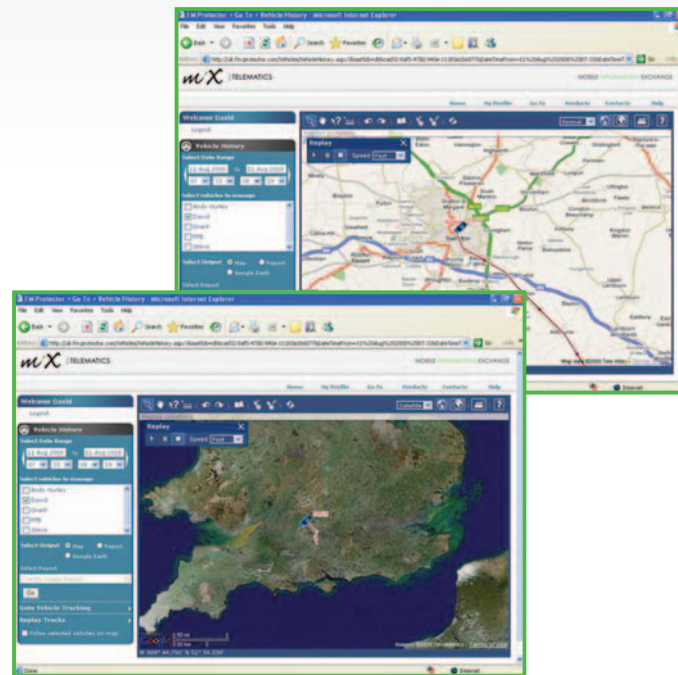

Vehicle Movement Reports

Replay historical trips with our detailed online maps or download trip information and review all vehicle movements in report form. Reports can be exported to Excel, PDF, HTML, TIFF, CSV and XML formats.