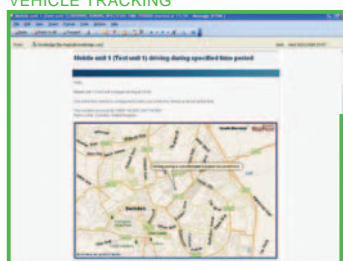

EASY & CONVENIENT

FM-Protector requires no special additional software, but you will need a browser such as IE version 6 or later and you will require a flash player to view the home page content. Reports and screens are easy to read, understand and use.

The latest available information is shown when you logon to www.fm-protector.co.uk. Select a specific vehicle or display multiple vehicles on a map and replay historical vehicle movements. FM-Protector is ideal for small fleets and families.

VEHICLE TRACKING